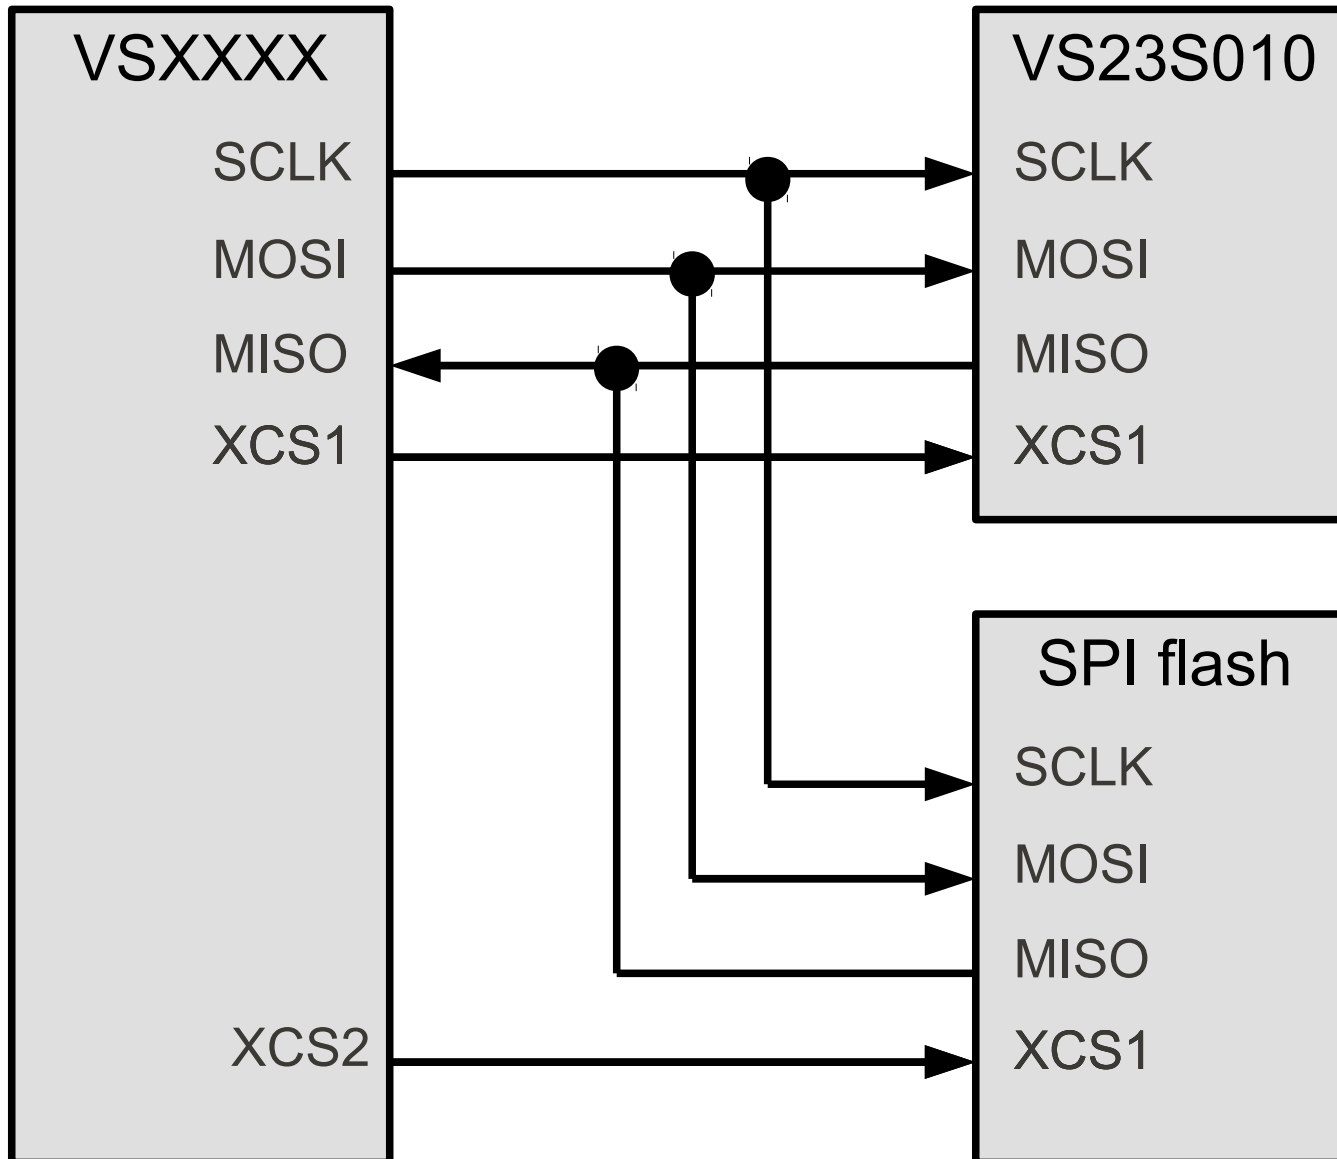

VLSI Solution Oy VS23S010 application information

June 2012

VS23S010 application connection

VS23S010 adds capacity of writable memory

VS23S010 does not increase overlay capacity