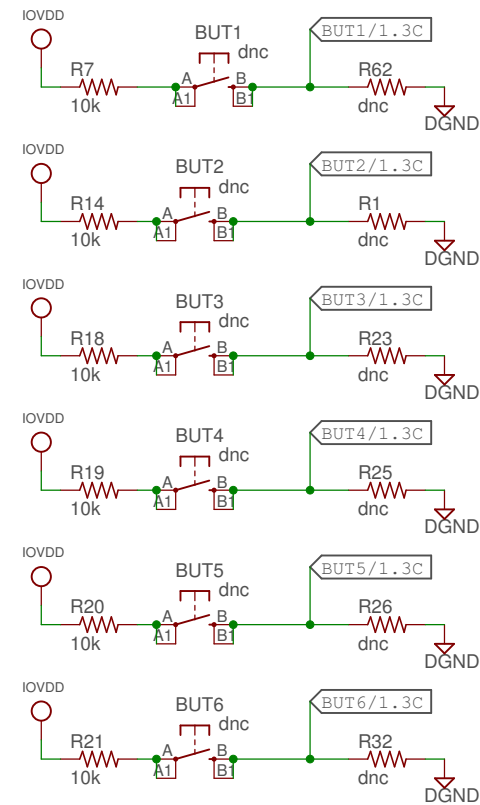

class D amp

(optional)

Buttons

usb-A HOST for usb stick

OLED 0.49"

(optional)

or capacitive Buttons

Lipo charging Battery connector