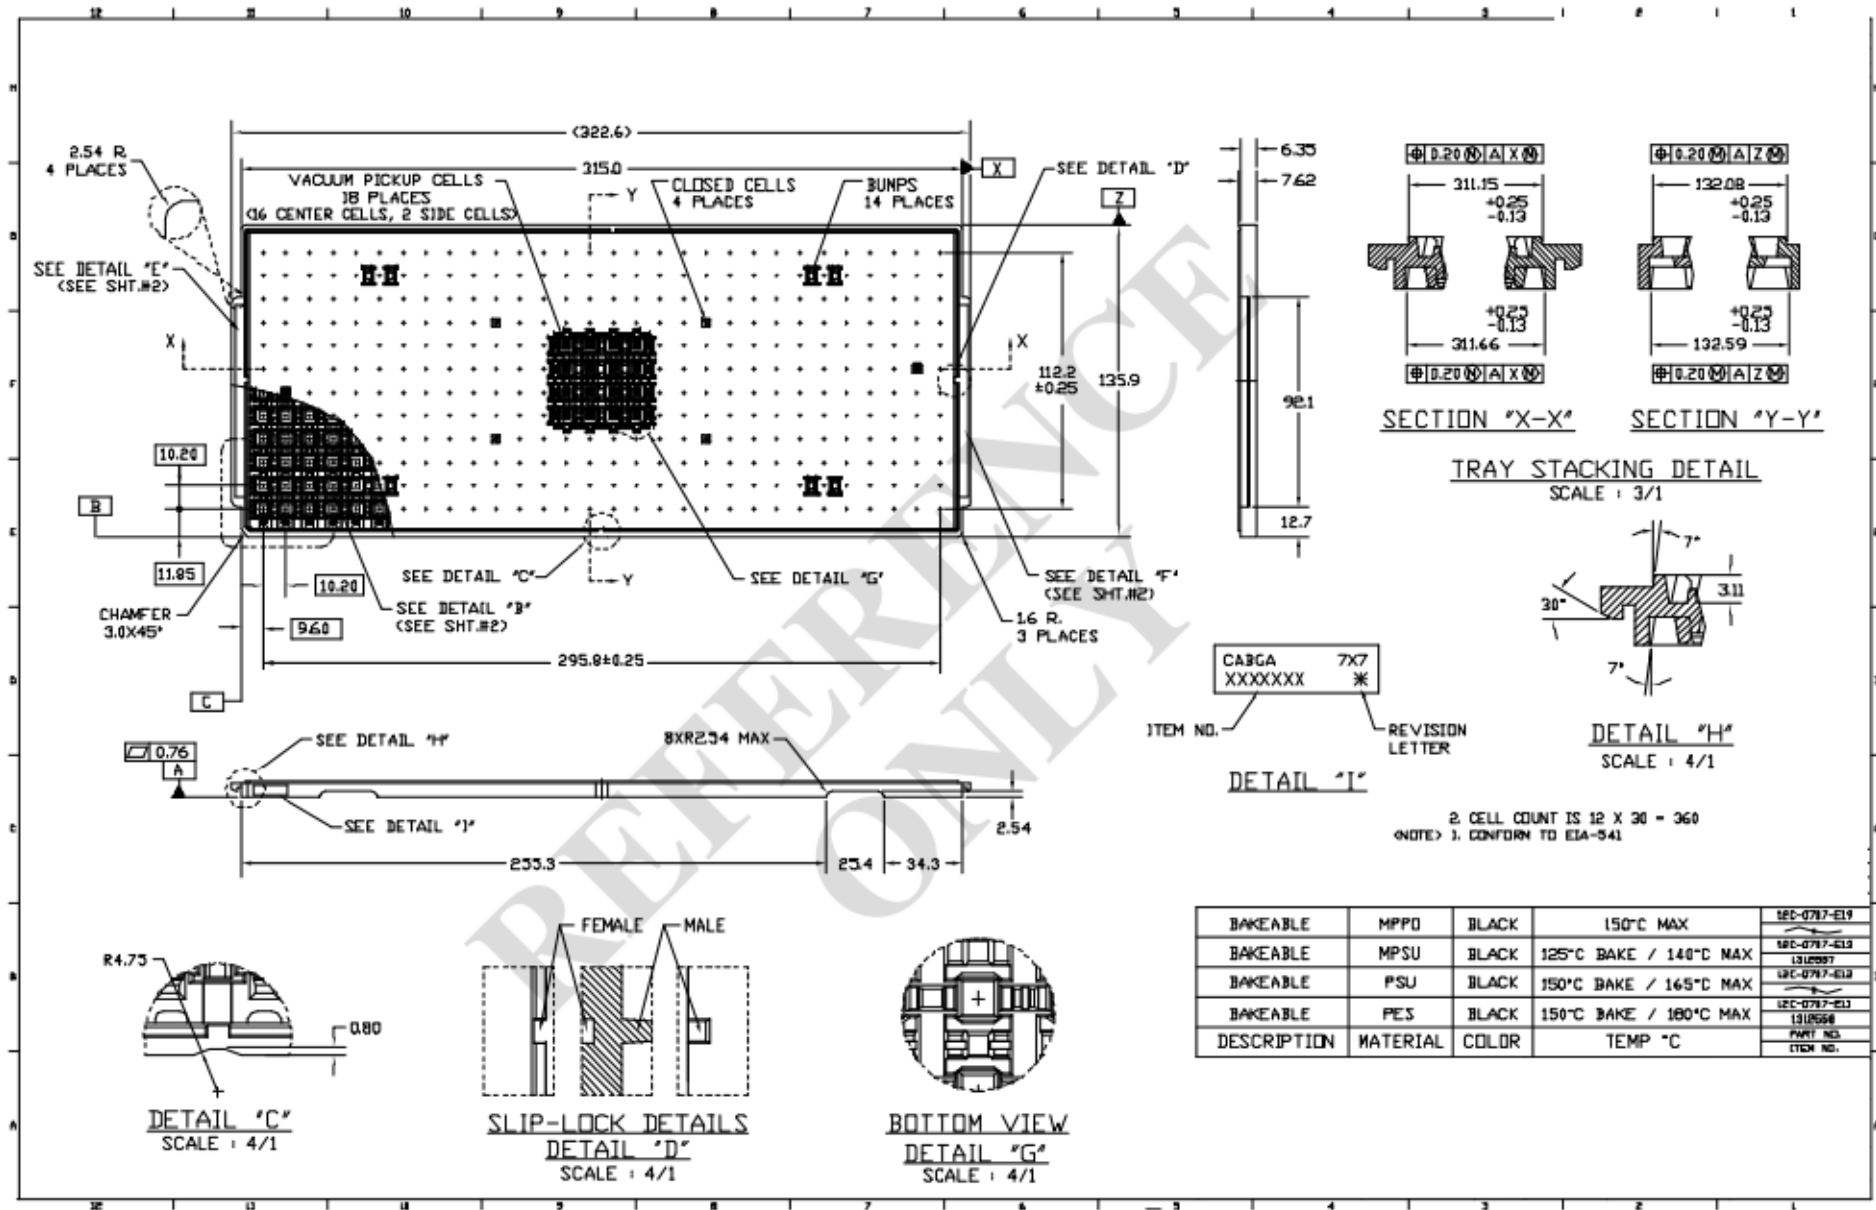

Tray 2) Tray for BGA 49, 7 x 7 mm

DESCRIPTION	MATERIAL	COLOR	TEMP °C	REF ID
BAKEABLE	MPPD	BLACK	150°C MAX	12C-0717-E19
BAKEABLE	MPSU	BLACK	125°C BAKE / 140°C MAX	12C-0717-E13
BAKEABLE	PSU	BLACK	150°C BAKE / 165°C MAX	1310597
BAKEABLE	PES	BLACK	150°C BAKE / 180°C MAX	12C-0717-E13
				1310558
				PART NO.
				ITEM NO.