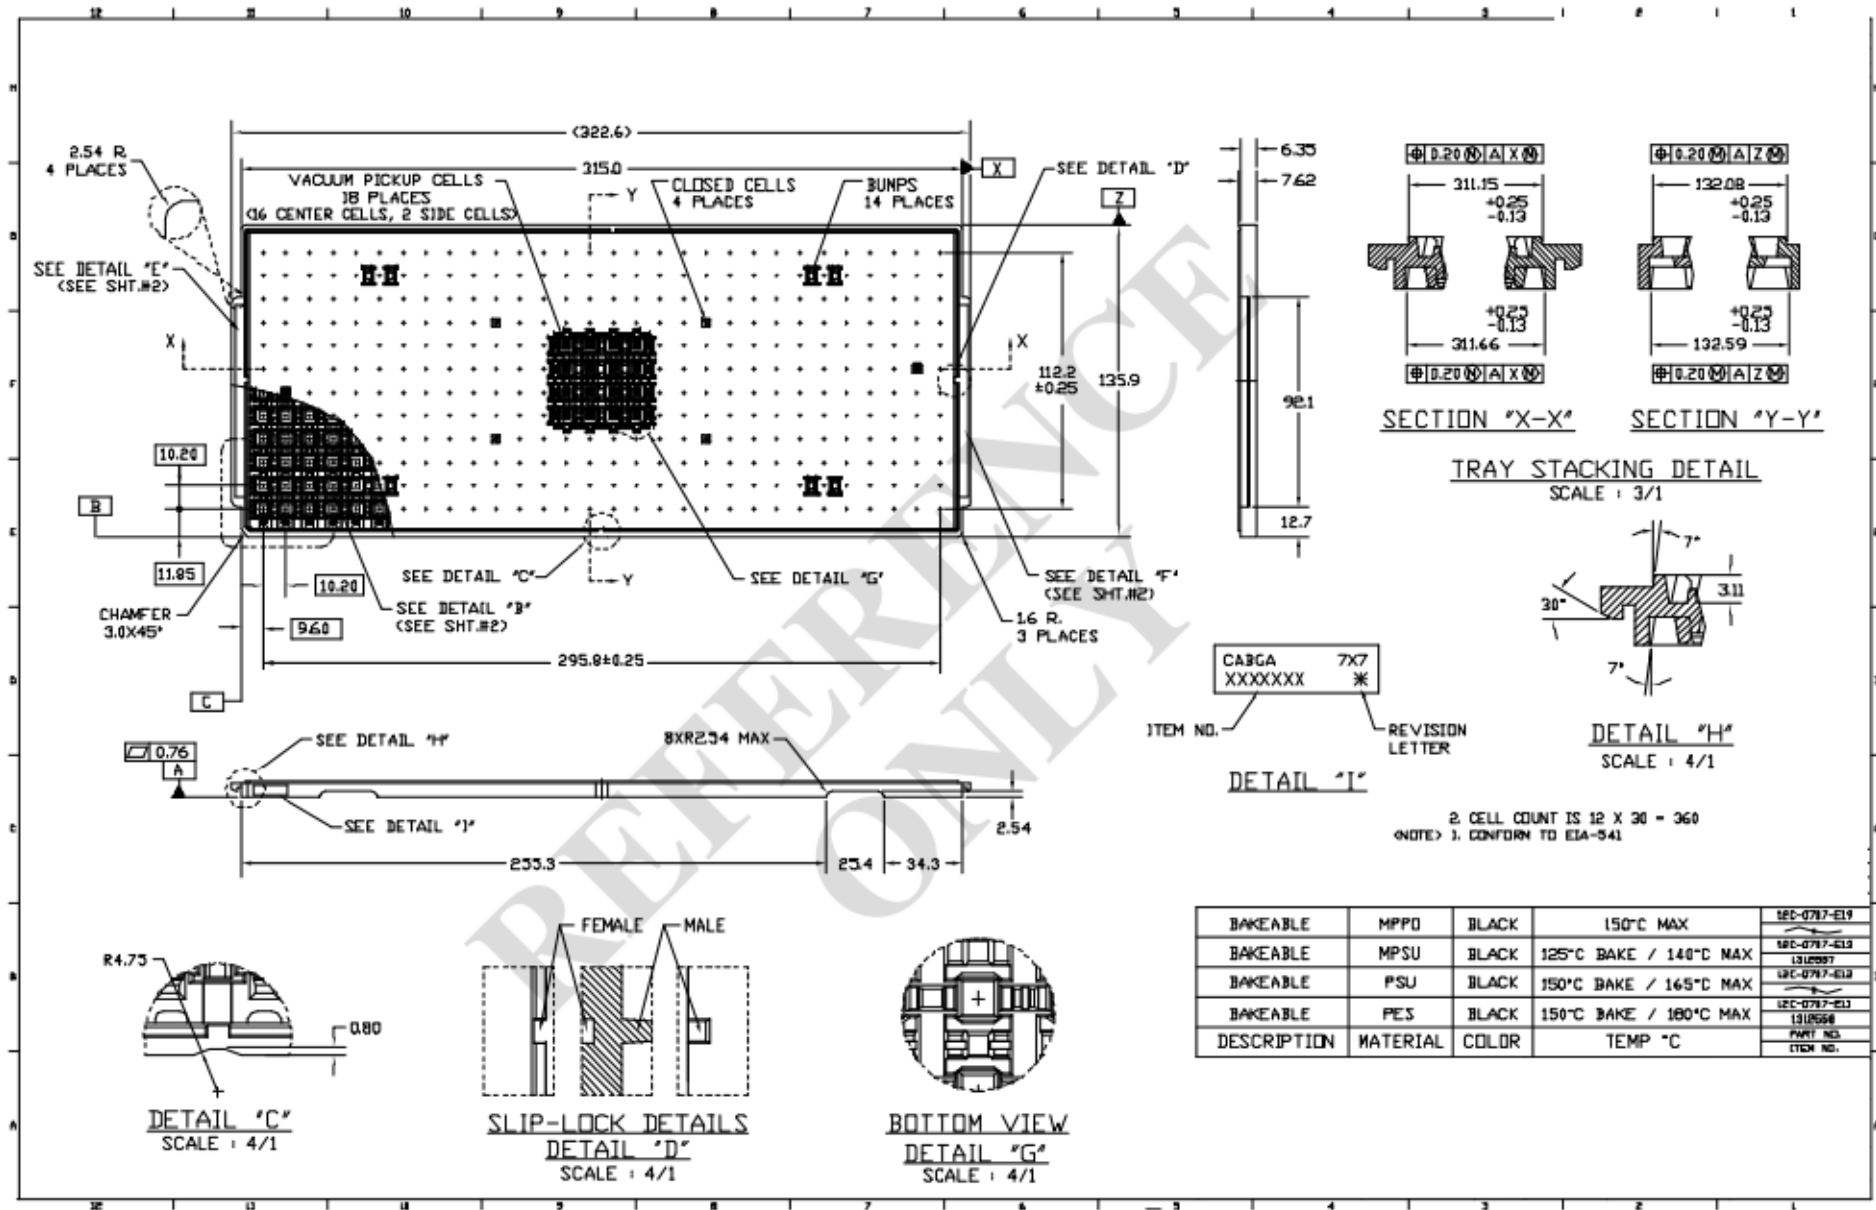

Tray 2) Tray for BGA 49, 7 x 7 mm

DESCRIPTION	MATERIAL	COLOR	TEMP °C	PART NO.
BAKEABLE	MPPD	BLACK	150°C MAX	12C-0717-E19
BAKEABLE	MPSU	BLACK	125°C BAKE / 140°C MAX	1310597
BAKEABLE	PSU	BLACK	150°C BAKE / 165°C MAX	1310598
BAKEABLE	PES	BLACK	150°C BAKE / 180°C MAX	1310599
DESCRIPTION	MATERIAL	COLOR	TEMP °C	PART NO.